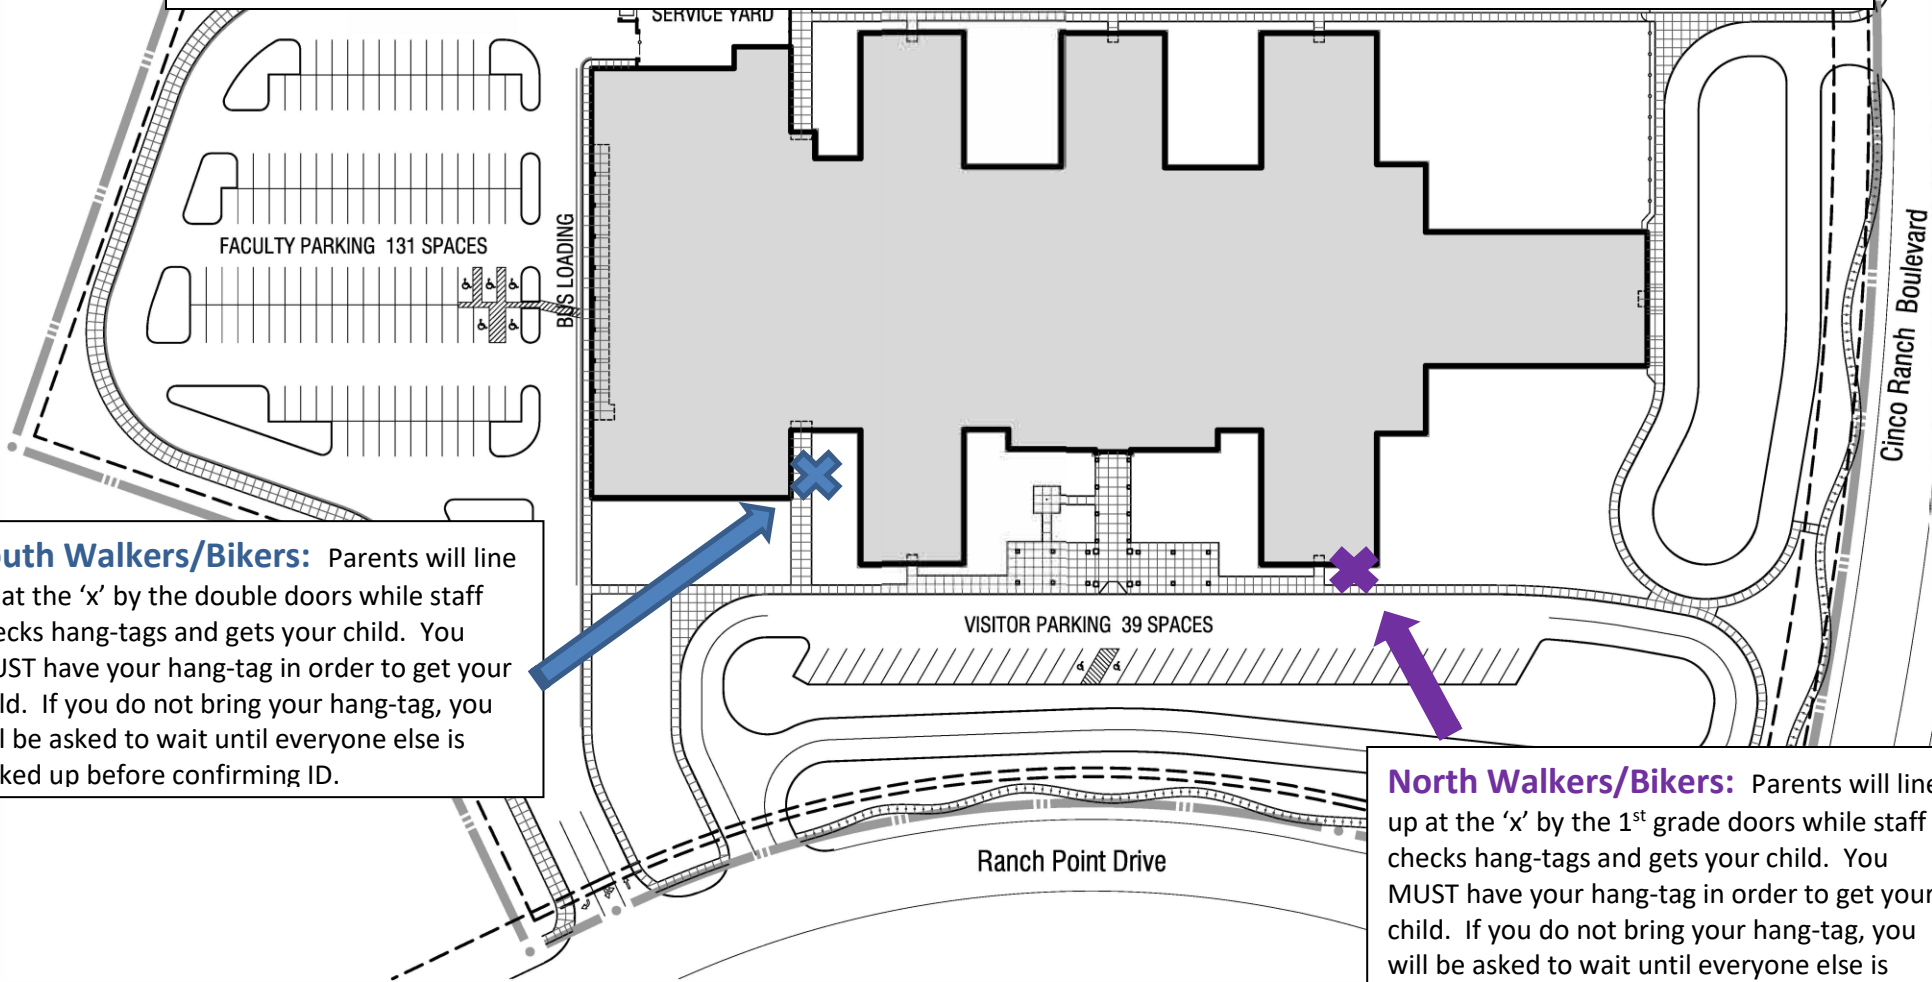

# Severe Weather Dismissal for North and South Bikers/Walkers ONLY

If you choose Car Rider for your child during Severe Weather Dismissal, your child will follow the Car Rider procedures.  
If you choose to still have your child bike/walk home, please look at where you will pick your child up. If you come up to the front doors, you will be asked to go to the North or South walker/biker pick-up location.

\*\*\*Please be patient as your child's safety is our #1 priority\*\*\*

**South Walkers/Bikers:** Parents will line up at the 'x' by the double doors while staff checks hang-tags and gets your child. You **MUST** have your hang-tag in order to get your child. If you do not bring your hang-tag, you will be asked to wait until everyone else is picked up before confirming ID.

**North Walkers/Bikers:** Parents will line up at the 'x' by the 1<sup>st</sup> grade doors while staff checks hang-tags and gets your child. You **MUST** have your hang-tag in order to get your child. If you do not bring your hang-tag, you will be asked to wait until everyone else is picked up before confirming ID.